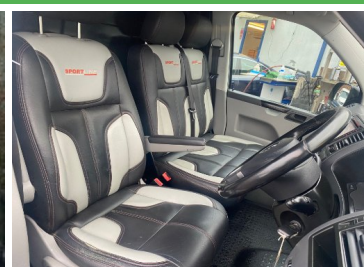

# Said Motors

2014(14) Volkswagen Transporter T32 TDI SPORTLINE

£22,000

**Engine:** Diesel  
**Body:** Panel Van  
**Gearbox:** Automatic  
**Capacity:** 1968cc  
**Colour:** Silver  
**Mileage:** 89,000  
**CO<sup>2</sup>:** 208g/km  
**MPG:** 34.9mpg  
**Top Speed:** 119mph  
**BHP:** 177bhp

**Insurance Grp:** E

**Said Motors**  
1-10 WELLINGTON  
CRESCENT  
New Malden  
Surrey, KT3 3NE

A/C  
ALARM  
ALLOY WHEELS (18IN)  
CLIMATE CONTROL  
ELECTRIC WINDOWS (FRONT)  
IN CAR ENTERTAINMENT  
(RADIO/CD/DVD)  
PAINT METALLIC  
PARKING AID (REAR)  
SATELLITE NAVIGATION  
UPHOLSTERY LEATHER