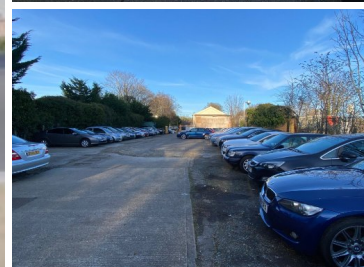

Said Motors

2007(T) BMW X5 D SE 7STR 5-Door

£7,500

Engine: Diesel
Body: Estate
Gearbox: Automatic
Capacity: 2993cc
Colour: Grey
Mileage: 106,000
CO²: 231g/km
MPG: 32.5mpg
Top Speed: 130mph
BHP: 232bhp
Insurance Grp: 40E