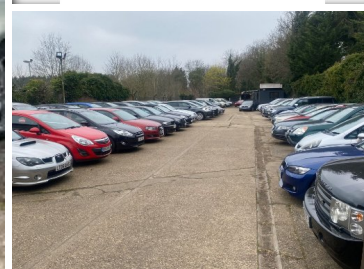

# Said Motors

2009(59) Lexus IS 250 SE-I 4-Door

£6,300

**Engine:** Petrol  
**Body:** Saloon  
**Gearbox:** Automatic  
**Capacity:** 2499cc  
**Colour:** Grey  
**Mileage:** 97,000  
**CO<sup>2</sup>:** 209g/km  
**MPG:** 31.0mpg  
**Top Speed:** 140mph  
**BHP:** 204bhp  
**Insurance Grp:** 29E

**Said Motors**  
1-10 WELLINGTON  
CRESCENT  
New Malden  
Surrey, KT3 3NE

FULL MAIN DEALER SERVICE HISTORY
ALARM
ALLOY WHEELS (17IN)
CLIMATE CONTROL
CRUISE CONTROL
ELECTRIC WINDOWS (FRONT/REAR)
IN CAR ENTERTAINMENT (RADIO/CD AUTOCHANGER/MP3)
PARKING AID (FRONT/REAR)
SEATS ELECTRIC (DRIVER/PASSENGER)
SEATS HEATED (DRIVER/PASSENGER)
TINTED GLASS (REAR WINDOWS)
UPHOLSTERY LEATHER