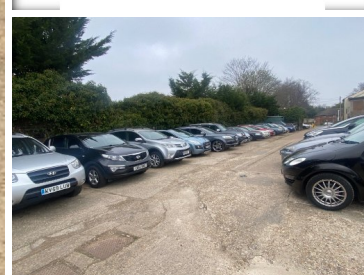

Said Motors

2005(05) Mercedes-Benz C Class C180 KOMPRESSOR
AVA...

£3,000

Engine: Petrol
Body: Estate
Gearbox: Automatic
Capacity: 1796cc
Colour: Silver
Mileage: 106,000
CO²: 206g/km
MPG: 32.5mpg
Top Speed: 132mph
BHP: 140bhp
Insurance Grp: 26A

Said Motors
1-10 WELLINGTON
CRESCENT
New Malden
Surrey, KT3 3NE

BOSE SOUND SYSTEM
CD CHANGER IN GLOVE
COMPARTMENT (6 DISC)
FLOOR MATS - BLACK
AUTOMATIC CLIMATE CONTROL