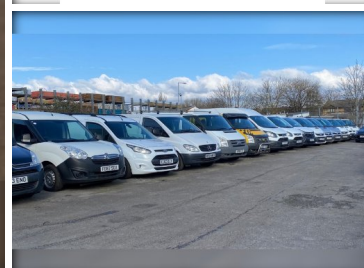

Said Motors

2016(66) Fiat Doblo Cargo 16V SX MAXI MULTIJET II

£7,000

Engine: Diesel
Body: Panel Van
Gearbox: 5-Speed
Capacity: 1248cc
Colour: Blue
Mileage: 94,000
CO²: 136g/km
MPG: 55.4mpg
Top Speed: 98mph
BHP: 95bhp
Insurance Grp: E

ESC - ELECTRONIC STABILITY CONTROL
FOG LIGHTS
HEATED DIESEL FILTER
LARGER PAYLOAD
SINGLE PASSENGER SEAT WITH STORAGE IN CUSHION
SLIDING SIDE LOADING DOOR - OFFSIDE

Said Motors
1-10 WELLINGTON
CRESCENT
New Malden
Surrey, KT3 3NE